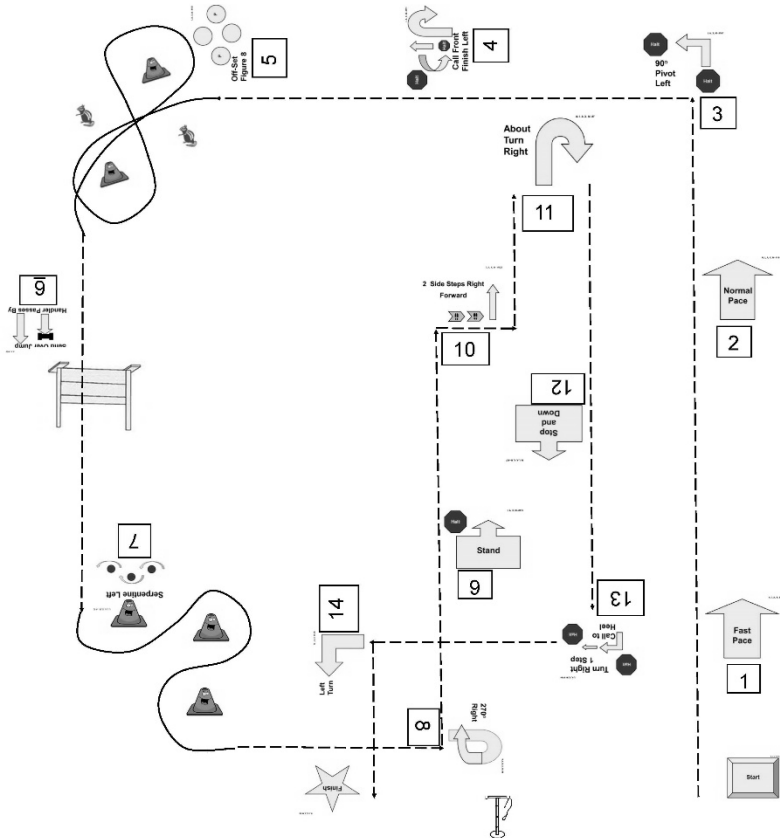

Ring #4 – Advanced Class

Judge: Dr. Hallie A. Ray

AKC Rally National Championship - Advanced

1. Fast Pace (18)
2. Normal Pace (19)
3. Halt 90° Pivot Left Halt (107)
4. Halt Call Front Finish Left (111)
5. Offset Figure 8 (108)
6. Send over Jump Handler Passes By (103)
7. Offset Serpentine Left (42)
8. 270° Right Turn (9)

Ring 4

9. Halt Stand (115)
10. 2 Side Steps Right Forward (123)
11. About Turn Right (7)
12. Stop and Down (27)
13. Halt Turn Right One Step Call to Heel Halt (104)
14. Left turn (6)

Judge: Hallie Ray