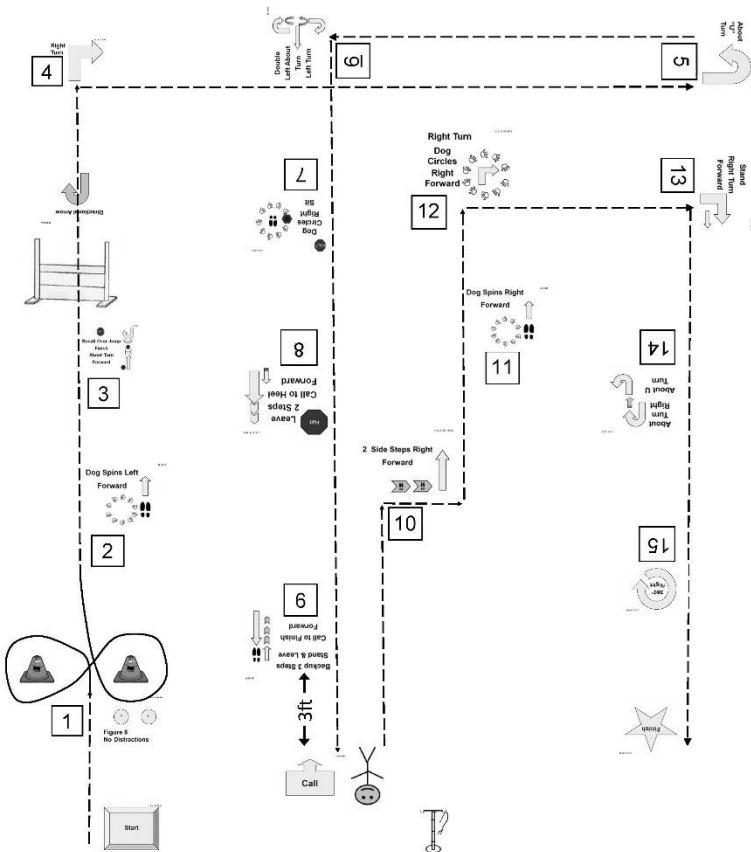

## AKC Rally National Championship - CH Master/Master

1. Figure 8 No Distractions (32)
2. Dog Spins Left Forward (313)
3. HALT Recall over Jump Finish About Turn Forward (303)
4. Right Turn (5)
5. About "U" Turn (8)
6. Double Left About Turn Left Turn (316)
7. HALT Dog Circles Right SIT (216)
8. HALT Leave 2 Steps Call to Heel Forward (118)