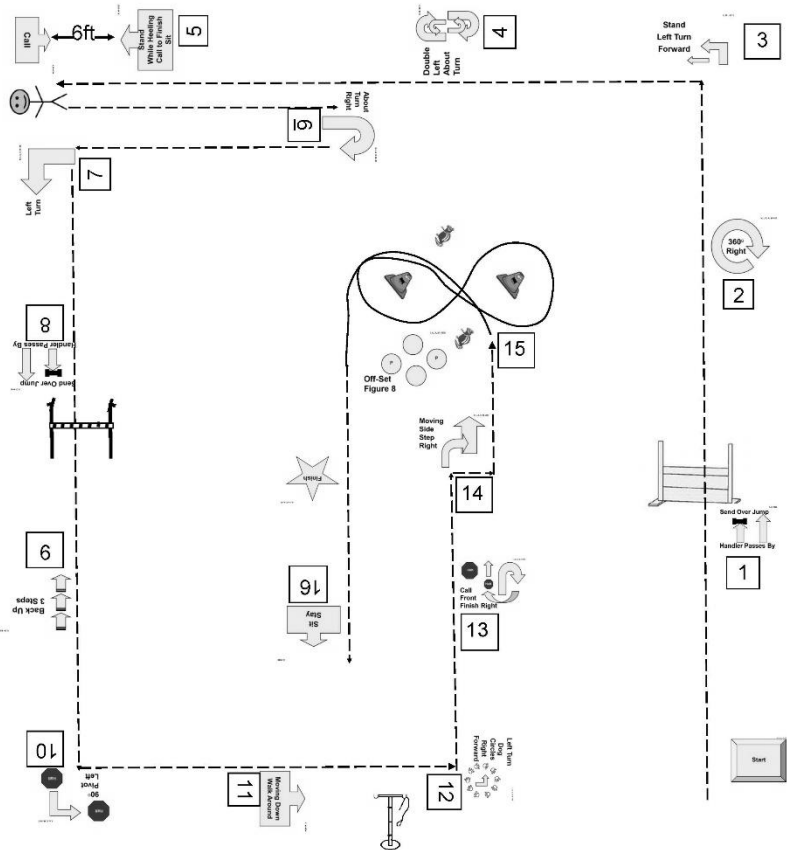

## AKC Rally National Championship - Excellent

1. Send over Jump Handler Passes By (103)
2. 360° Right Turn (11)
3. Stand Left Turn Forward (215)
4. Double Left About Turn (211)
5. Stand While Heeling Call to Finish Sit (207)(299)
6. About Turn Right (7)
7. Left Turn (6)
8. Send over Jump Handler Passes By (103)