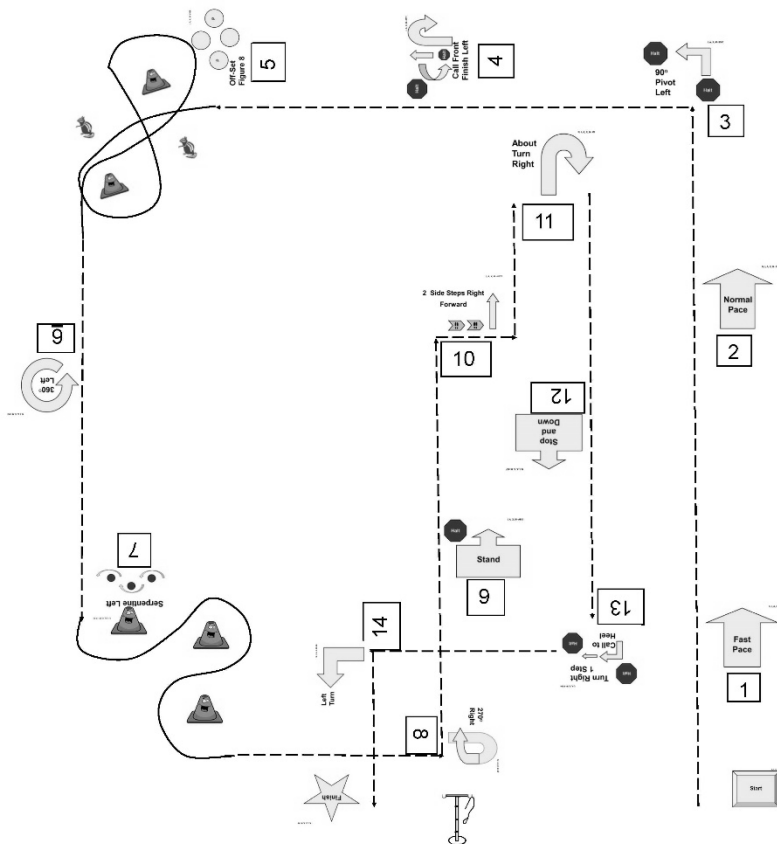

Ring #4 – Intermediate Class

Judge: Dr. Hallie A. Ray

AKC Rally National Championship - Intermediate

Ring 4

Judge: Hallie Ray

1. Fast Pace (18) 2. Normal Pace (19) 3. Halt 90° Pivot Left Halt (107) 4. Halt Call Front Finish Left (111) 5. Offset Figure 8 (108) 6. 360° Left Turn (12) 7. Offset Serpentine Left (42) 8. 270° Right Turn (9)	9. Halt Stand (115) 10. 2 Side Steps Right Forward (123) 11. About Turn Right (7) 12. Stop and Down (27) 13. Halt Turn Right One Step Call to Heel Halt (104) 14. Left Turn (6)