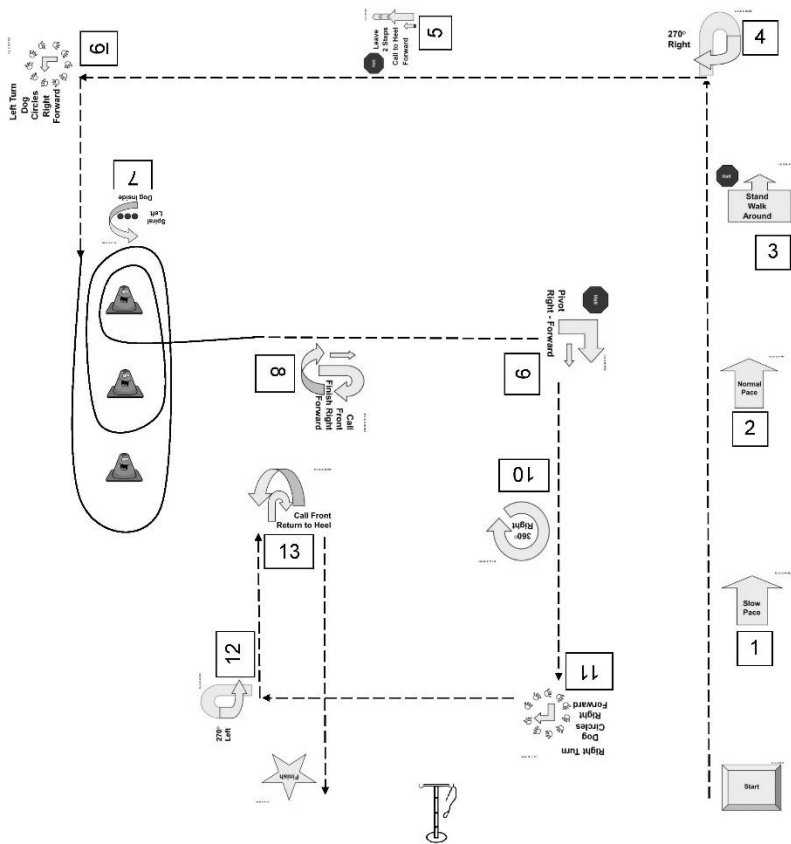

Ring #7 – Intermediate Class

Judge: Leslye Pinnell

AKC Rally National Championship - Intermediate	Ring 7	Judge: Leslye Pinnell
1. Slow Pace (17)		9. HALT Pivot Right Forward (116)
2. Normal Pace (19)		10. 360° Right Turn (11)
3. HALT Stand Walk Around (105)		11. Right Turn Dog Circles Right Forward (119)
4. 270° Right Turn (9)		12. 270° Left Turn (10)
5. HALT Leave 2 Steps Call to Heel Forward (118)		13. Call Front Return to Heel (35)
6. Left Turn Dog Circles Right Forward (120)		
7. Spiral Left Dog Inside (22)		
8. Call Front Finish Right Forward (13)