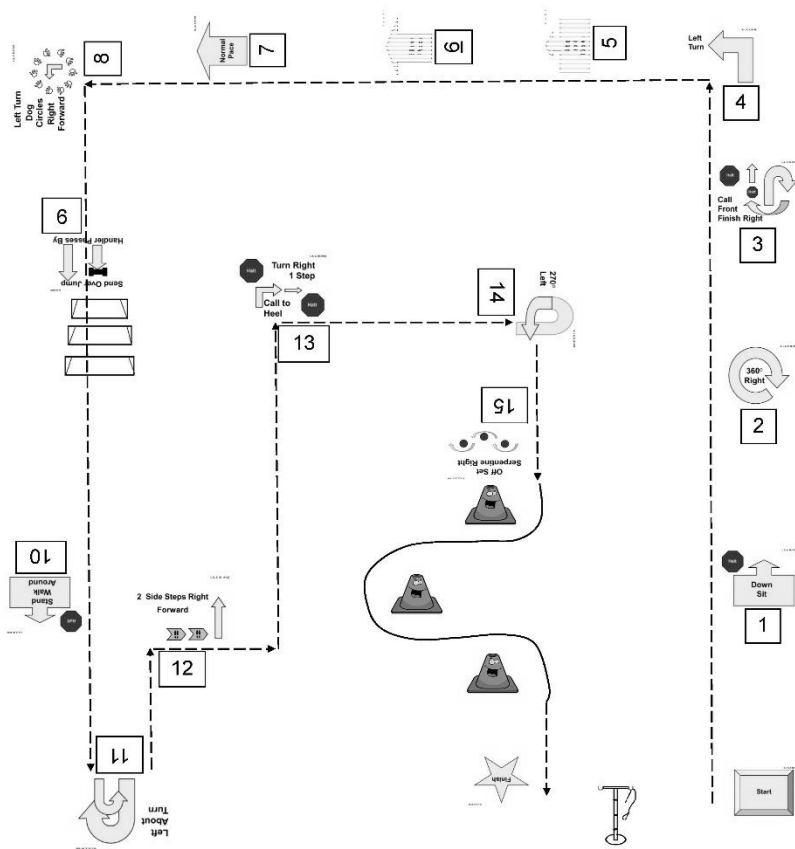

Ring #6 – Championship Advanced Class

Judge: Walter O'Brien

AKC Rally National Championship - CH Advanced

1. HALT Down Sit (114)
2. 360° Right Turn (11)
3. HALT Call Front Finish Right (110)
4. Left Turn (6)
5. Stop and Down (27)
6. Slow Pace (17)
7. Normal Pace (19)
8. Left Turn Dog Circles Right Forward (120)

Ring 6

Judge: Walter O'Brien

9. Send Over Jump Handler Passes By (103)
10. HALT Stand Walk Around (105)
11. Left About Turn (29)
12. 2 Side Steps Right Forward (123)
13. HALT Turn Right One Step Call to Heel HALT (104)
14. 270° Left Turn (10)
15. Offset Serpentine Right (41)