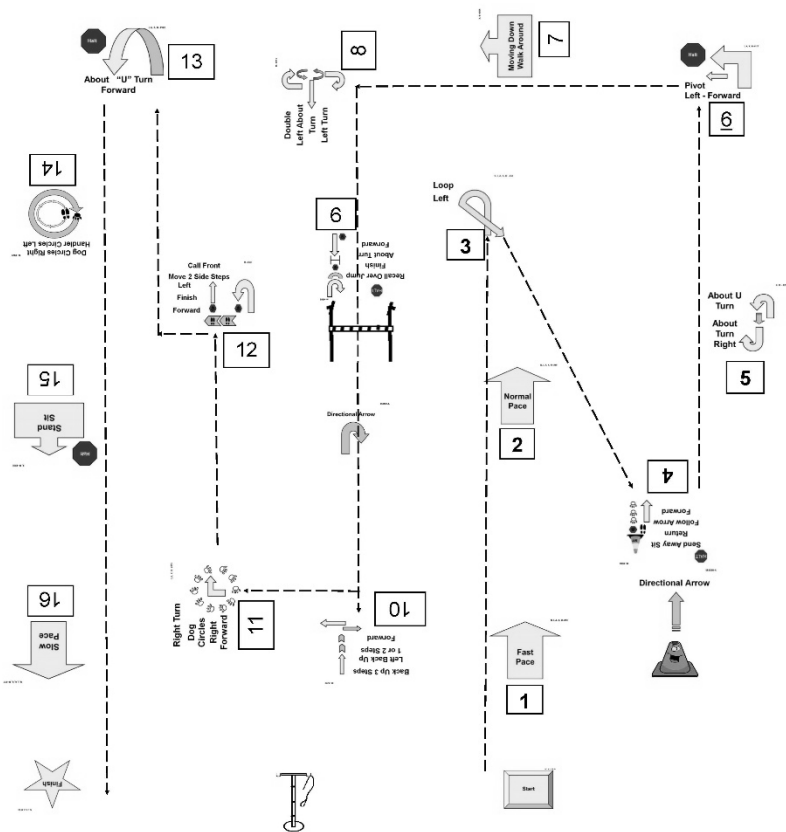

Ring #3 – Master / Championship Master Classes

Judge: Dr. Karen Westerfield Tucker

AKC Rally National Championship - Master/Ch Master

1. Fast Pace (18)
2. Normal Pace (19)
3. Loop Left (38)
4. Halt Send Away Sit Return Follow Arrow Forward (306)(A)
5. About U Turn About Right Turn (213)
6. Halt Pivot Left Forward (117)
7. Moving Down Walk Around (204)
8. Double Left About Turn Left Turn (316)

Ring 3

Judge: Karen Westerfield Tucker

9. Halt Recall Over Jump Finish About Turn Forward (303)(A)
10. Backup 3 Steps Left Backup 1 or 2 Steps Forward (310)
11. Right Turn Dog Circles Right Forward (119)
12. Call Front Move 2 Side Steps Left Finish Forward (305)
13. Halt About "U" Turn Forward (102)
14. Dog Circles Right Around Handler Circles Left (321)
15. Halt Stand Sit (202)
16. Slow Pace (17)