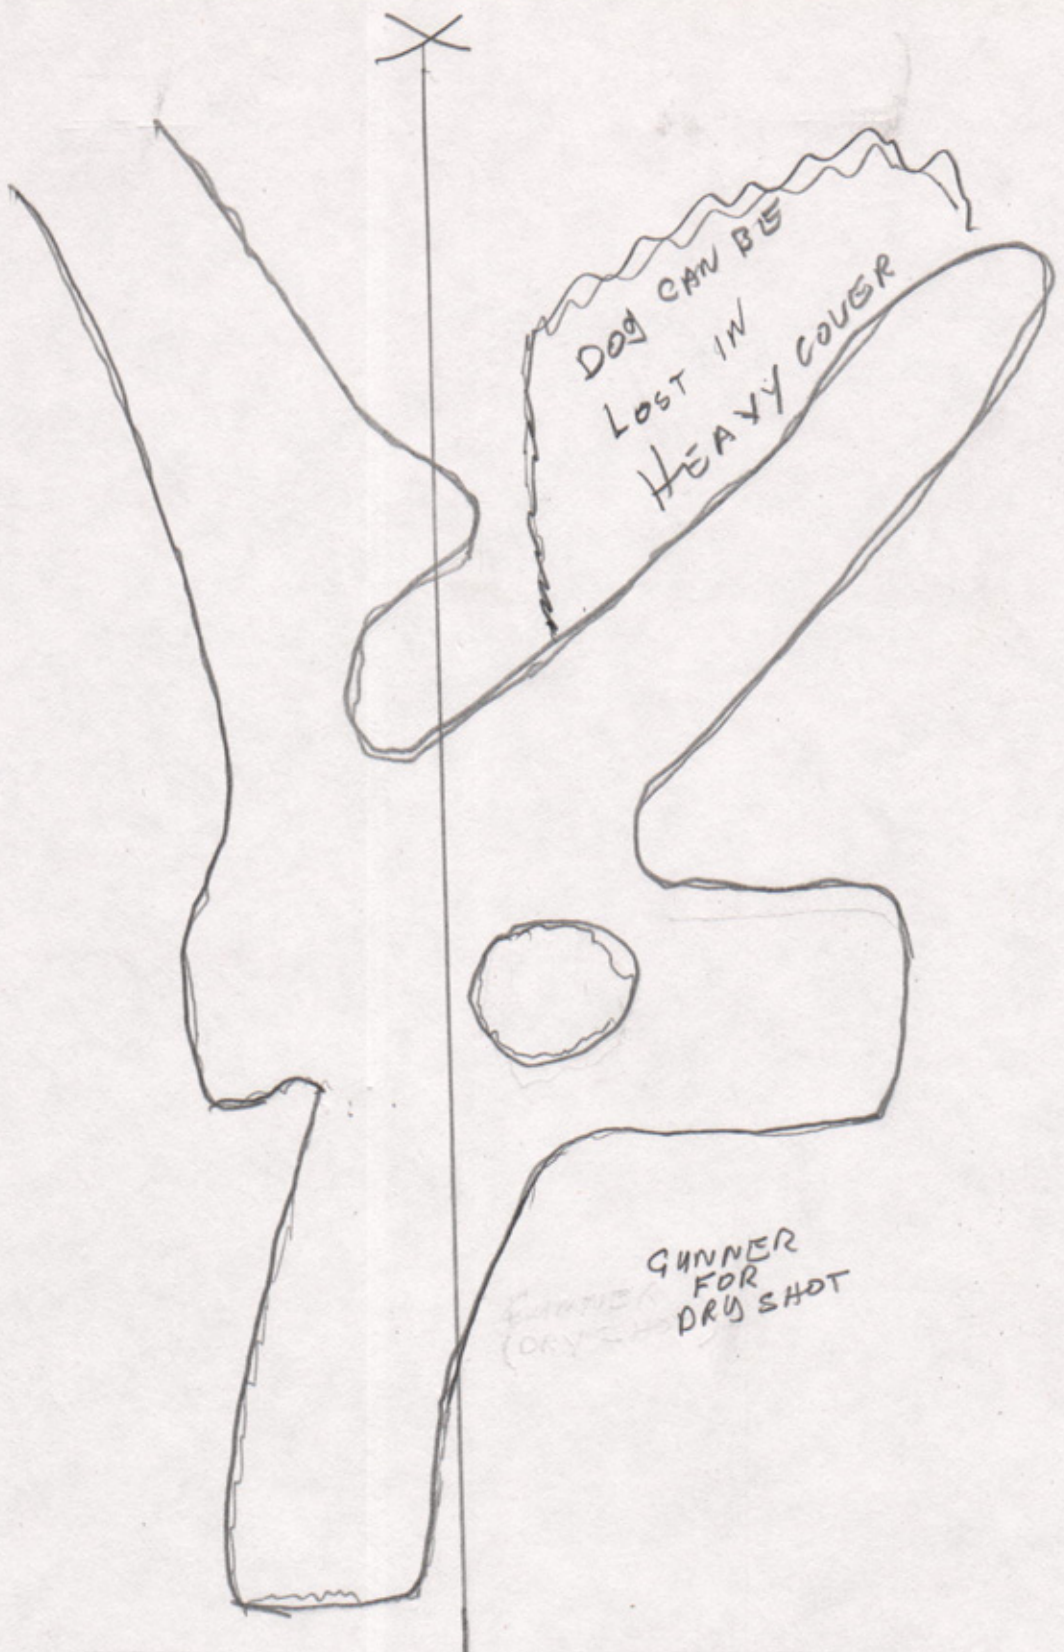

240 YPS

NO
WIND

DOG CAN BE
LOST IN
HEAVY COVER

GUNNER
FOR
DRY SHOT

ROAD